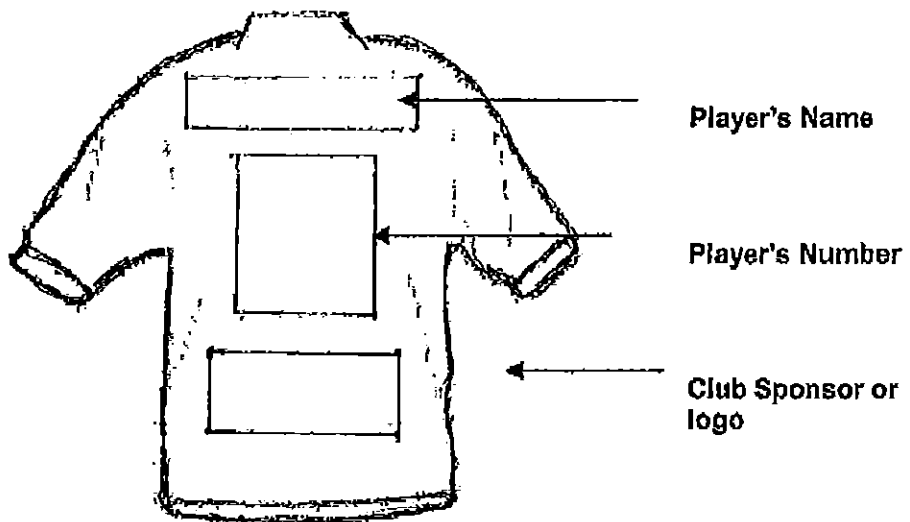

## SHIRT (FRONT)

### FRONT (RIGHT & LEFT CHEST) DIMENSIONS

Area: 100cm<sup>2</sup> (not exceed)

Width: 30cm (not exceed)

Height: 15cm (not exceed)

Area: 450cm<sup>2</sup> (not exceed)

### RIGHT & LEFT SLEEVE DIMENSIONS

Area: 100cm<sup>2</sup> (not exceed)

## SHIRT (BACK)