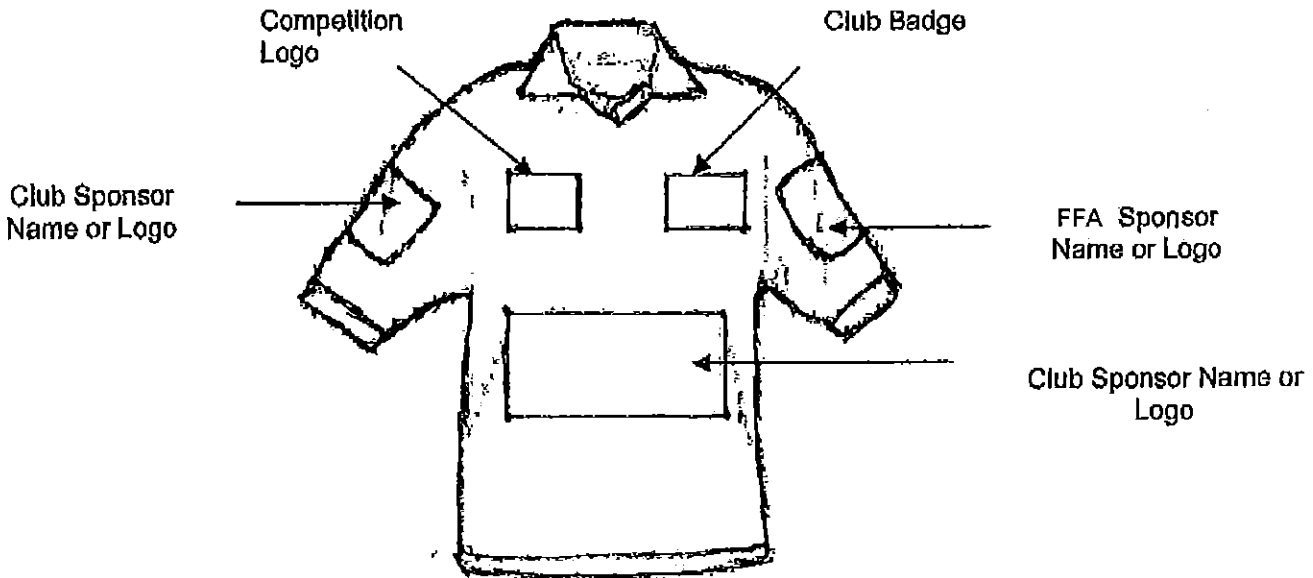

# Playing Strip Sponsor Logos

## SHIRT (FRONT)

### BACK (TOP) DIMENSIONS

Width: 30cm (not exceed)

Height: 10cm (not exceed)

### LEFT LEG DIMENSIONS

Width: 15cm (not exceed)

Height: 7cm (not exceed)

Area: 105cm<sup>2</sup> (not exceed)

Right Leg